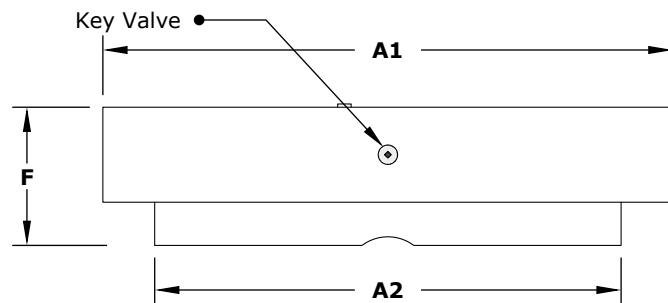

LINEAR CABO FIRE PIT - GFRC CONCRETE

ISOMETRIC VIEW

TOP VIEW
 Linear Burner ●
 Pilot Igniter (Electronic Ignition Only) ●

RIGHT SIDE VIEW

FRONT SIDE VIEW

SKU	A1	A2	B1	B2	C	D	E	F	BTU
OPT-CBLN56	56"	44"	38"	26"	36"	16"	30"	16"	65,000
OPT-CBLN66	66"	54"	38"	26"	36"	16"	30"	16"	65,000
OPT-CBLN90	90"	78"	38"	26"	66"	16"	60"	16"	65,000
OPT-CBLN50EKIT	56"	44"	38"	26"	36"	16"	30"	16"	65,000
OPT-CBLN66EKIT	66"	54"	38"	26"	36"	16"	30"	16"	65,000
OPT-CBLN90EKIT	90"	78"	38"	26"	66"	16"	60"	16"	65,000

Fire Pit Material: GFRC Concrete
 Finish: Smooth Concrete
 Pan Material: 304 Stainless Steel
 Burner Material: 304 Stainless Steel

110V ELECTRONIC IGNITION
 ANSI Z21.97-(2017) / CSA 2.41-(2017)

Includes: Pan, Burner, Key Valve, Whistle Free Hoses, Black Lava Rock.