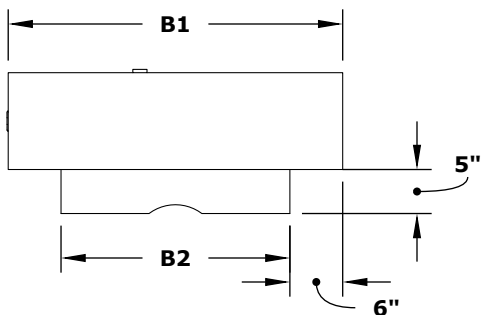

LINEAR CABO FIRE PIT - GFRC CONCRETE

ISOMETRIC VIEW

TOP VIEW
 Linear Burner ●
 Pilot Igniter (Electronic Ignition Only) ●

RIGHT SIDE VIEW

FRONT SIDE VIEW

SKU	A1	A2	B1	B2	C	D	E	F	BTU
OPT-CBLN56	56"	44"	38"	26"	36"	16"	30"	16"	65,000
OPT-CBLN66	66"	54"	38"	26"	36"	16"	30"	16"	65,000
OPT-CBLN90	90"	78"	38"	26"	66"	16"	60"	16"	65,000
OPT-CBLN50EKIT	56"	44"	38"	26"	36"	16"	30"	16"	65,000
OPT-CBLN66EKIT	66"	54"	38"	26"	36"	16"	30"	16"	65,000
OPT-CBLN90EKIT	90"	78"	38"	26"	66"	16"	60"	16"	65,000

Fire Pit Material: GFRC Concrete
 Finish: Smooth Concrete
 Pan Material: 304 Stainless Steel
 Burner Material: 304 Stainless Steel

110V ELECTRONIC IGNITION
 ANSI Z21.97-(2017) / CSA 2.41-(2017)

Includes: Pan, Burner, Key Valve, Whistle Free Hoses, Black Lava Rock.