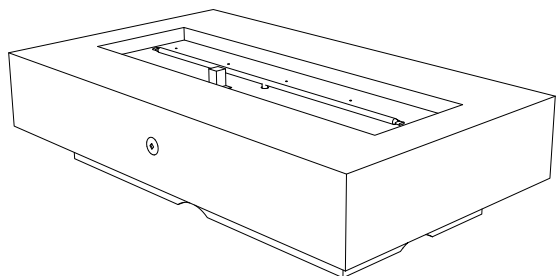

LINEAR CABO FIRE PIT - GFRC CONCRETE

ISOMETRIC VIEW

TOP VIEW
 Linear Burner ●
 Pilot Igniter (Electronic Ignition Only) ●

RIGHT SIDE VIEW

FRONT SIDE VIEW

SKU	A1	A2	B1	B2	C	D	E	F	BTU
OPT-CBLN56	56"	44"	38"	26"	36"	16"	30"	16"	65,000
OPT-CBLN66	66"	54"	38"	26"	36"	16"	30"	16"	65,000
OPT-CBLN90	90"	78"	38"	26"	66"	16"	60"	16"	65,000
OPT-CBLN50EKIT	56"	44"	38"	26"	36"	16"	30"	16"	65,000
OPT-CBLN66EKIT	66"	54"	38"	26"	36"	16"	30"	16"	65,000
OPT-CBLN90EKIT	90"	78"	38"	26"	66"	16"	60"	16"	65,000

Fire Pit Material: GFRC Concrete
 Finish: Smooth Concrete
 Pan Material: 304 Stainless Steel
 Burner Material: 304 Stainless Steel

110V ELECTRONIC IGNITION
 ANSI Z21.97-(2017) / CSA 2.41-(2017)

Includes: Pan, Burner, Key Valve, Whistle Free Hoses, Black Lava Rock.