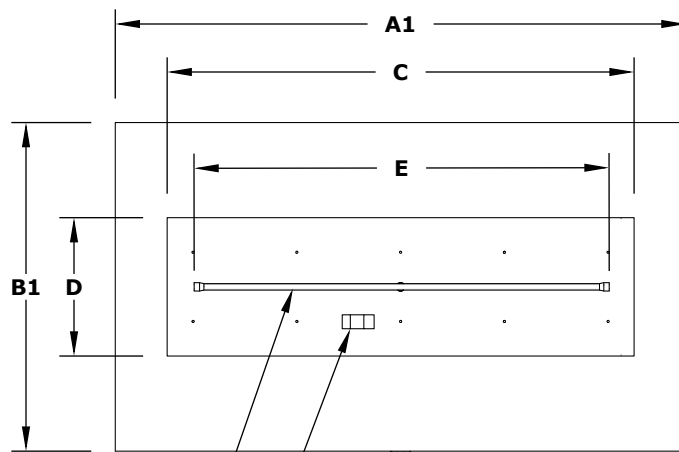

LINEAR CABO FIRE PIT - GFRC CONCRETE

ISOMETRIC VIEW

TOP VIEW
 Linear Burner ●
 Pilot Igniter (Electronic Ignition Only) ●

RIGHT SIDE VIEW

FRONT SIDE VIEW

SKU	A1	A2	B1	B2	C	D	E	F	BTU
OPT-CBLN56	56"	44"	38"	26"	36"	16"	30"	16"	65,000
OPT-CBLN66	66"	54"	38"	26"	36"	16"	30"	16"	65,000
OPT-CBLN90	90"	78"	38"	26"	66"	16"	60"	16"	65,000
OPT-CBLN50EKIT	56"	44"	38"	26"	36"	16"	30"	16"	65,000
OPT-CBLN66EKIT	66"	54"	38"	26"	36"	16"	30"	16"	65,000
OPT-CBLN90EKIT	90"	78"	38"	26"	66"	16"	60"	16"	65,000

Fire Pit Material: GFRC Concrete
 Finish: Smooth Concrete
 Pan Material: 304 Stainless Steel
 Burner Material: 304 Stainless Steel

110V ELECTRONIC IGNITION
 ANSI Z21.97-(2017) / CSA 2.41-(2017)

Includes: Pan, Burner, Key Valve, Whistle Free Hoses, Black Lava Rock.